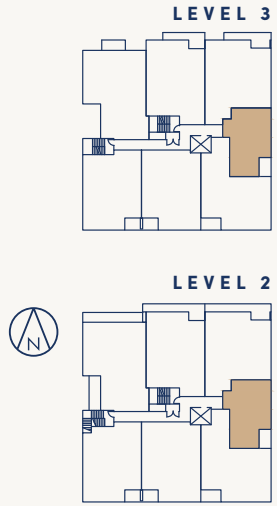

UNIT 206+306

1 Bedroom + 1 Bath + Flex
Interior: 720 Sq Ft / Exterior: 60 Sq Ft

Dimensions, sizes, specifications, layouts and materials are approximate only and subject to change without notice. Purchasers are advised to review the Disclosure Statement and Offer of Purchase and Sale for more information E.&O.E.