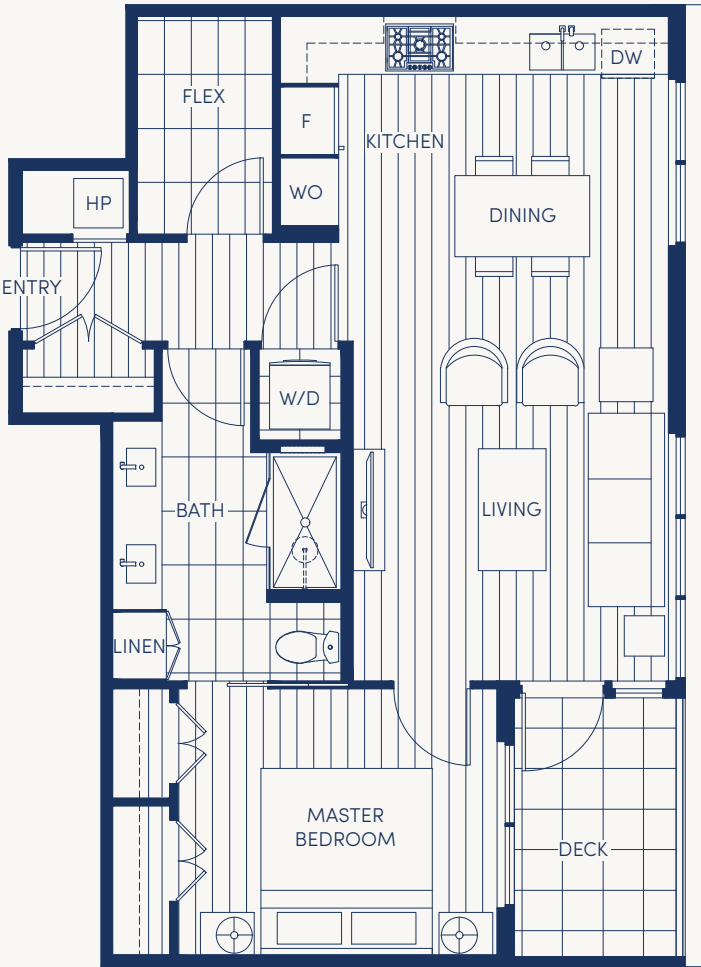

UNIT 206+306

1 Bedroom + 1 Bath + Flex
Interior: 720 Sq Ft / Exterior: 60 Sq Ft

Dimensions, sizes, specifications, layouts and materials are approximate only and subject to change without notice. Purchasers are advised to review the Disclosure Statement and Offer of Purchase and Sale for more information E.&O.E.