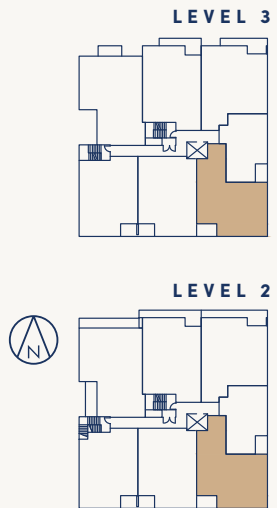

UNIT 207+307

2 Bedroom + 2 Bath + Flex
Interior: 1195 Sq Ft / Exterior: 65 Sq Ft

Dimensions, sizes, specifications, layouts and materials are approximate only and subject to change without notice. Purchasers are advised to review the Disclosure Statement and Offer of Purchase and Sale for more information E.&O.E.