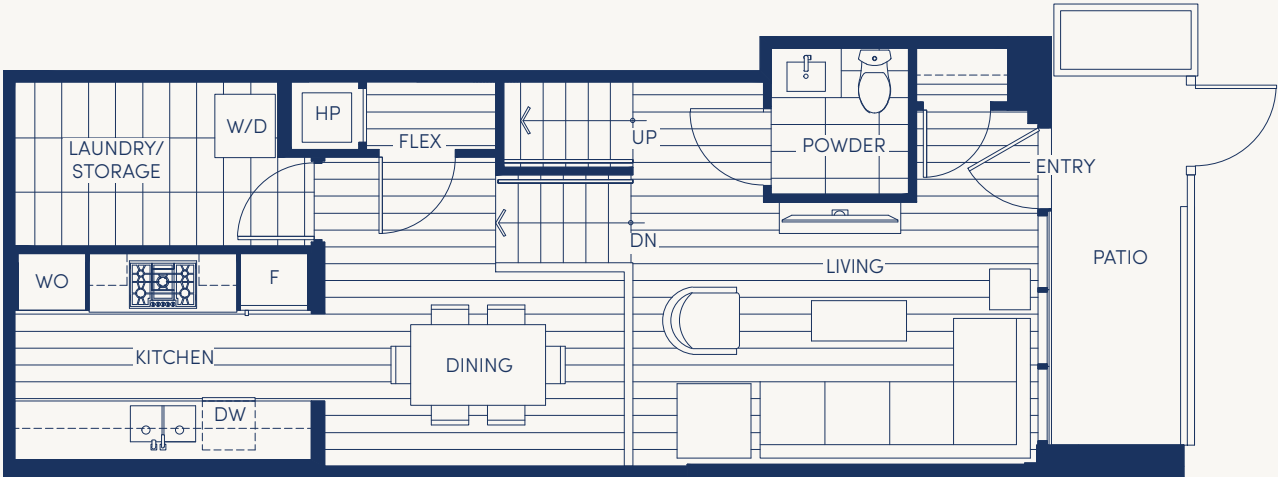

GARDEN TOWNHOME 2

1 Bedroom + 1.5 Bath + Flex
Interior: 895 Sq Ft / Exterior: 85 Sq Ft

Dimensions, sizes, specifications, layouts and materials are approximate only and subject to change without notice. Purchasers are advised to review the Disclosure Statement and Offer of Purchase and Sale for more information E.&O.E.