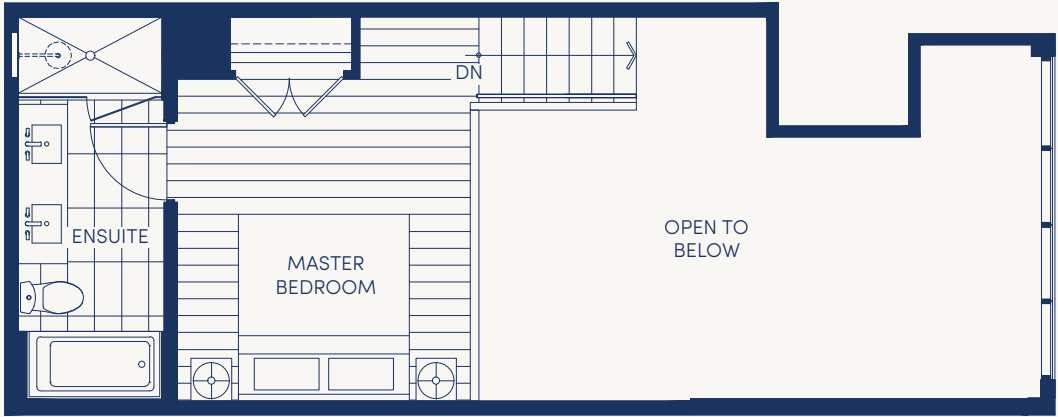

GARDEN TOWNHOME 2

1 Bedroom + 1.5 Bath + Flex
Interior: 895 Sq Ft / Exterior: 85 Sq Ft

Dimensions, sizes, specifications, layouts and materials are approximate only and subject to change without notice. Purchasers are advised to review the Disclosure Statement and Offer of Purchase and Sale for more information E.&O.E.