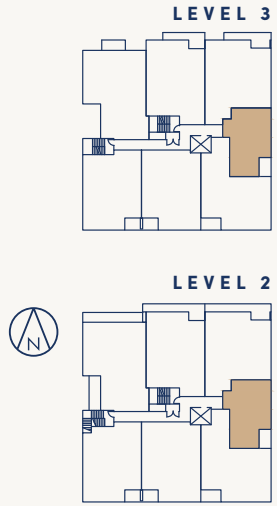

UNIT 206+306

1 Bedroom + 1 Bath + Flex
Interior: 745 Sq Ft / Exterior: 60 Sq Ft

Dimensions, sizes, specifications, layouts and materials are approximate only and subject to change without notice. Purchasers are advised to review the Disclosure Statement and Offer of Purchase and Sale for more information E.&O.E.