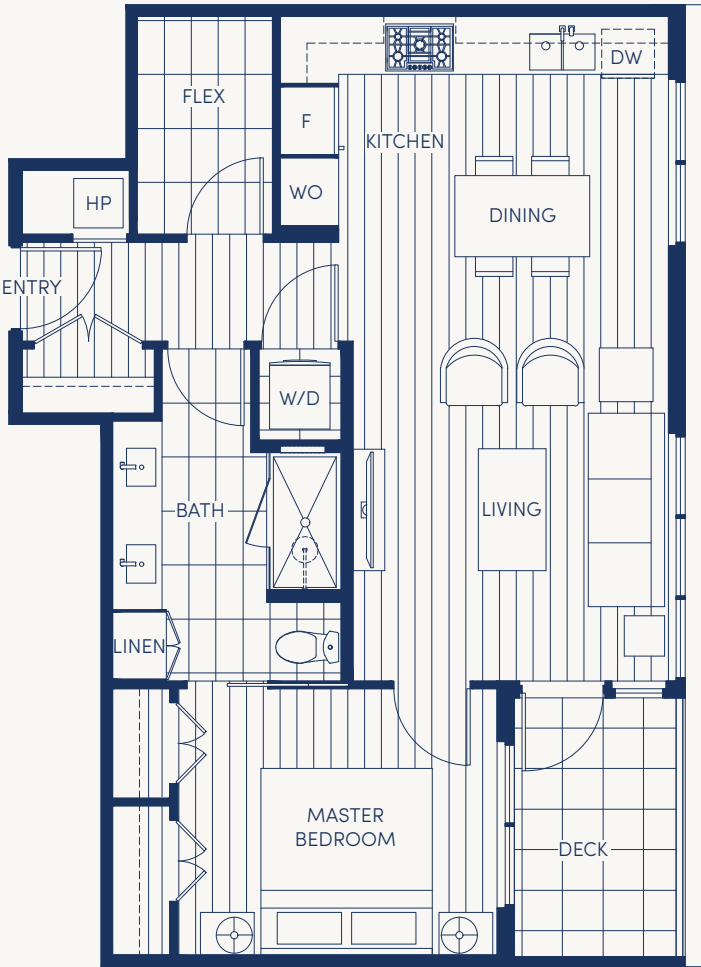

UNIT 206+306

1 Bedroom + 1 Bath + Flex
Interior: 745 Sq Ft / Exterior: 60 Sq Ft

Dimensions, sizes, specifications, layouts and materials are approximate only and subject to change without notice. Purchasers are advised to review the Disclosure Statement and Offer of Purchase and Sale for more information E.&O.E.