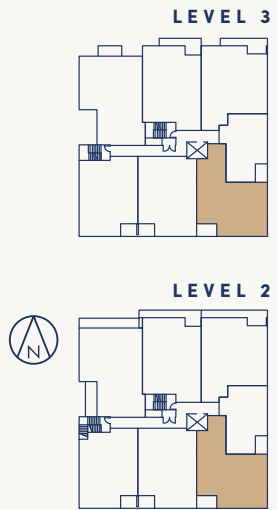

# UNIT 207+307

2 Bedroom + 2 Bath + Flex  
Interior: 1213 Sq Ft / Exterior: 65 Sq Ft

Dimensions, sizes, specifications, layouts and materials are approximate only and subject to change without notice. Purchasers are advised to review the Disclosure Statement and Offer of Purchase and Sale for more information E.&O.E.